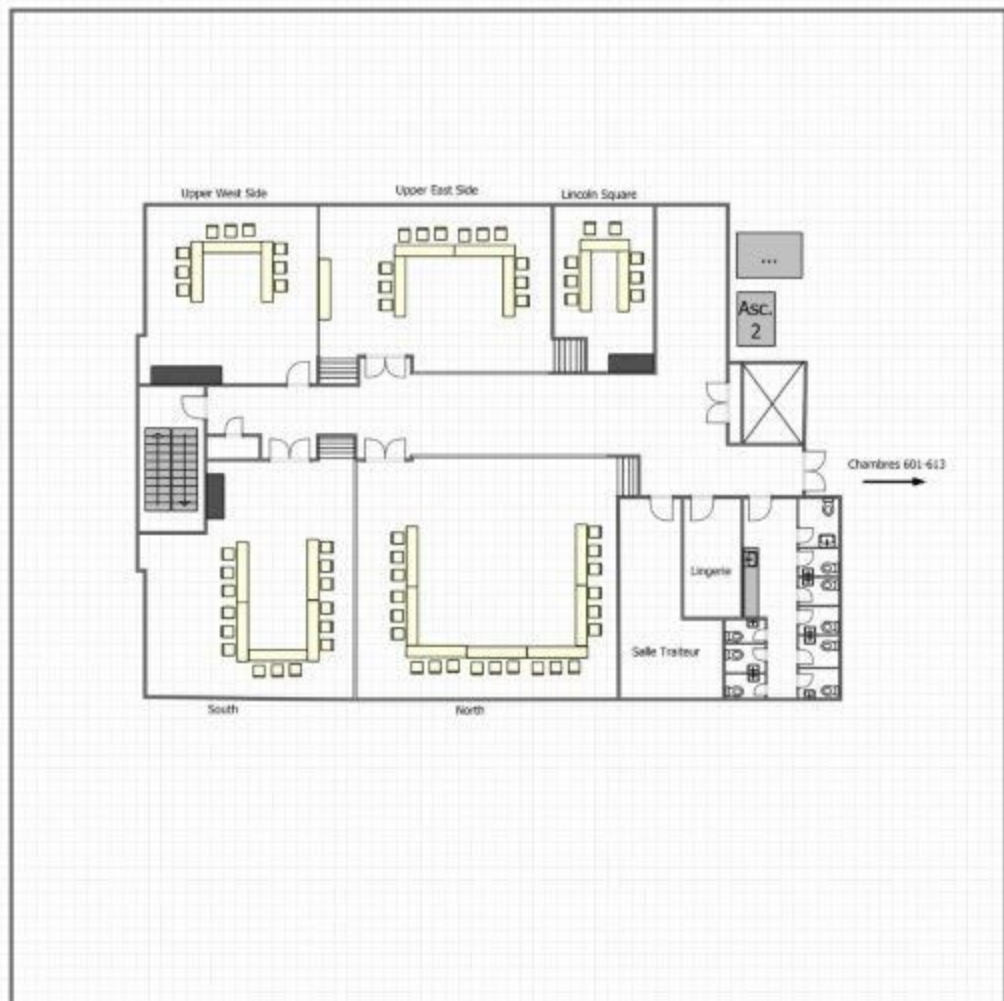

## 6th Floor Meeting Rooms in U

6000 mm; 1 : 221,6