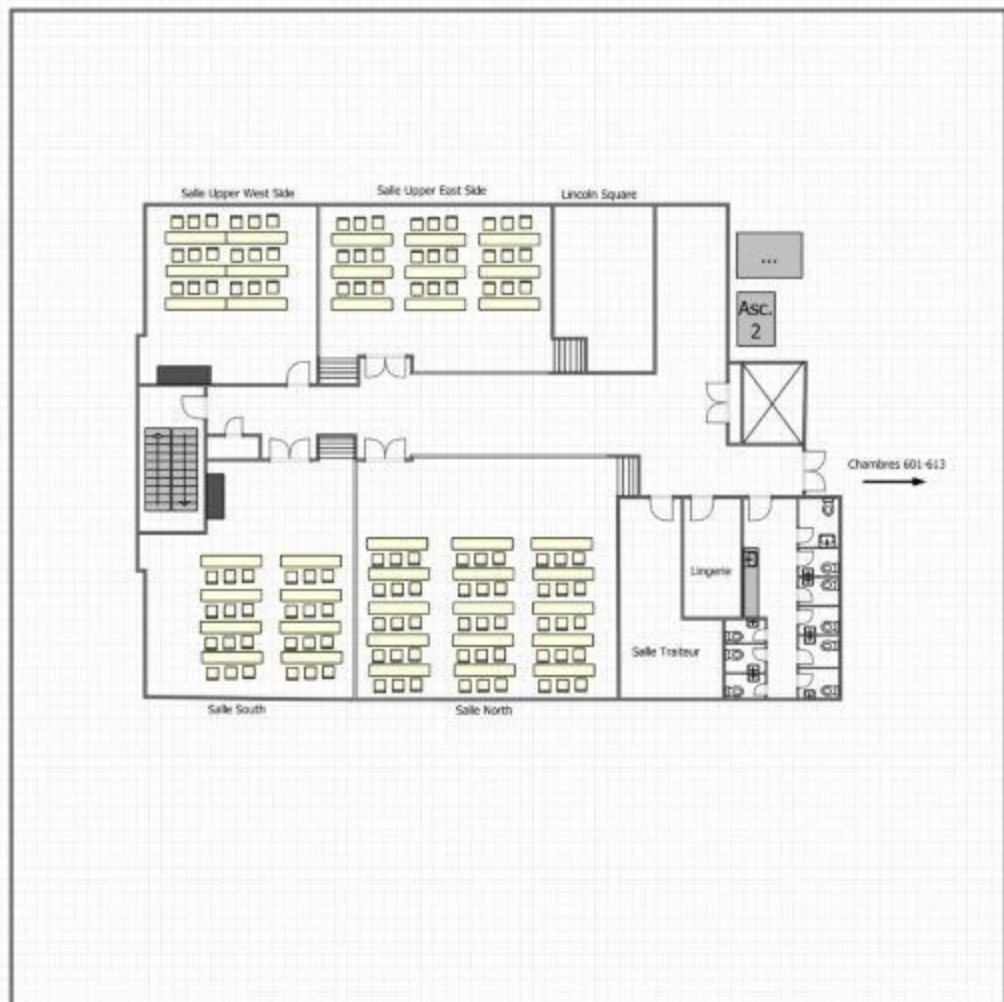

6th Floor Meeting Rooms in School Style

6000 mm; 1 : 221,6: