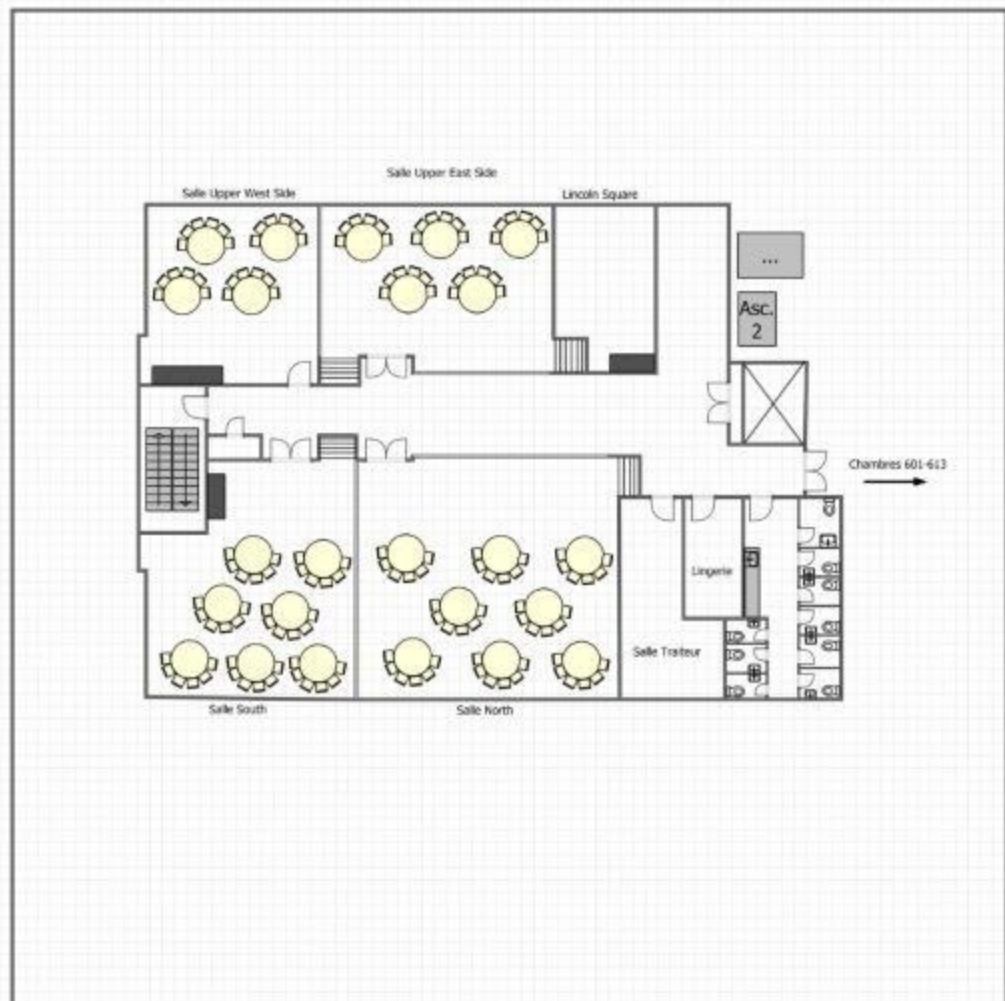

6th Floor Meeting Rooms in Half Moon

6000 mm; 1 : 221,6