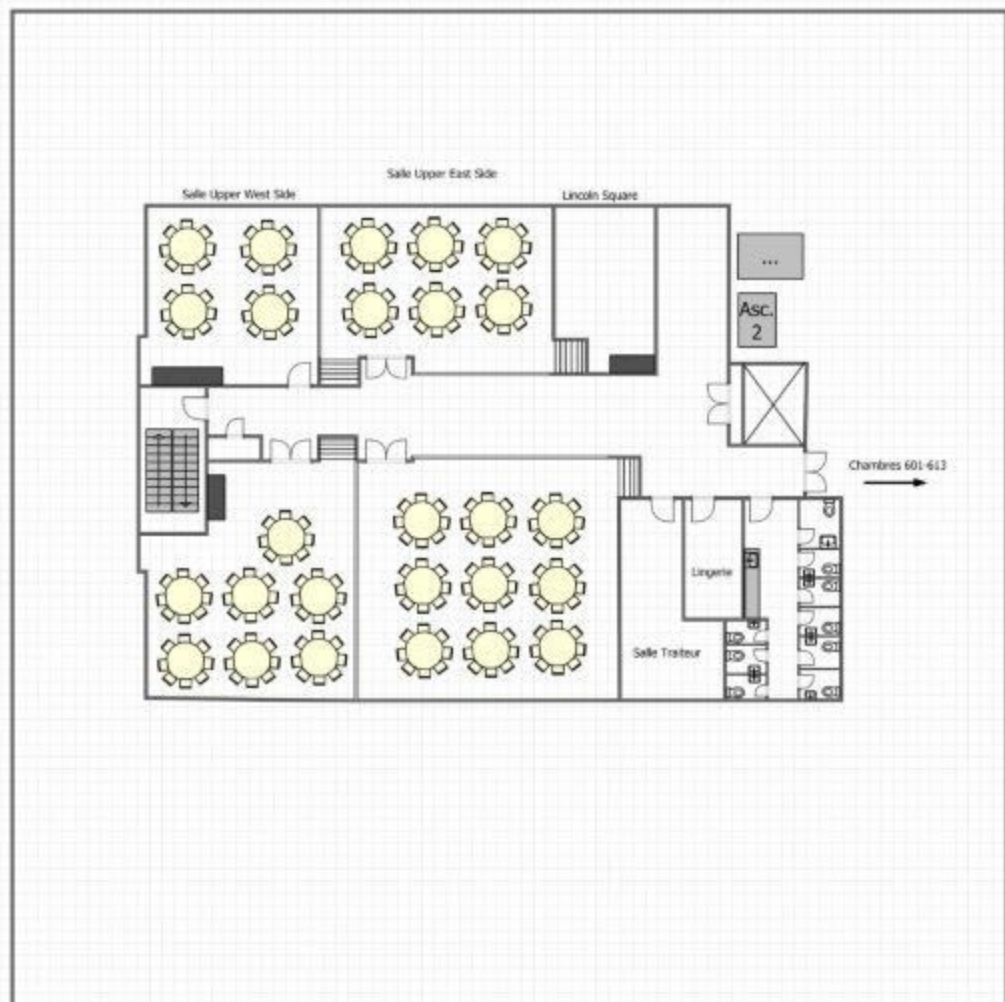

6th Floor Meeting Rooms in Banquet

6000 mm; 1 : 221,6