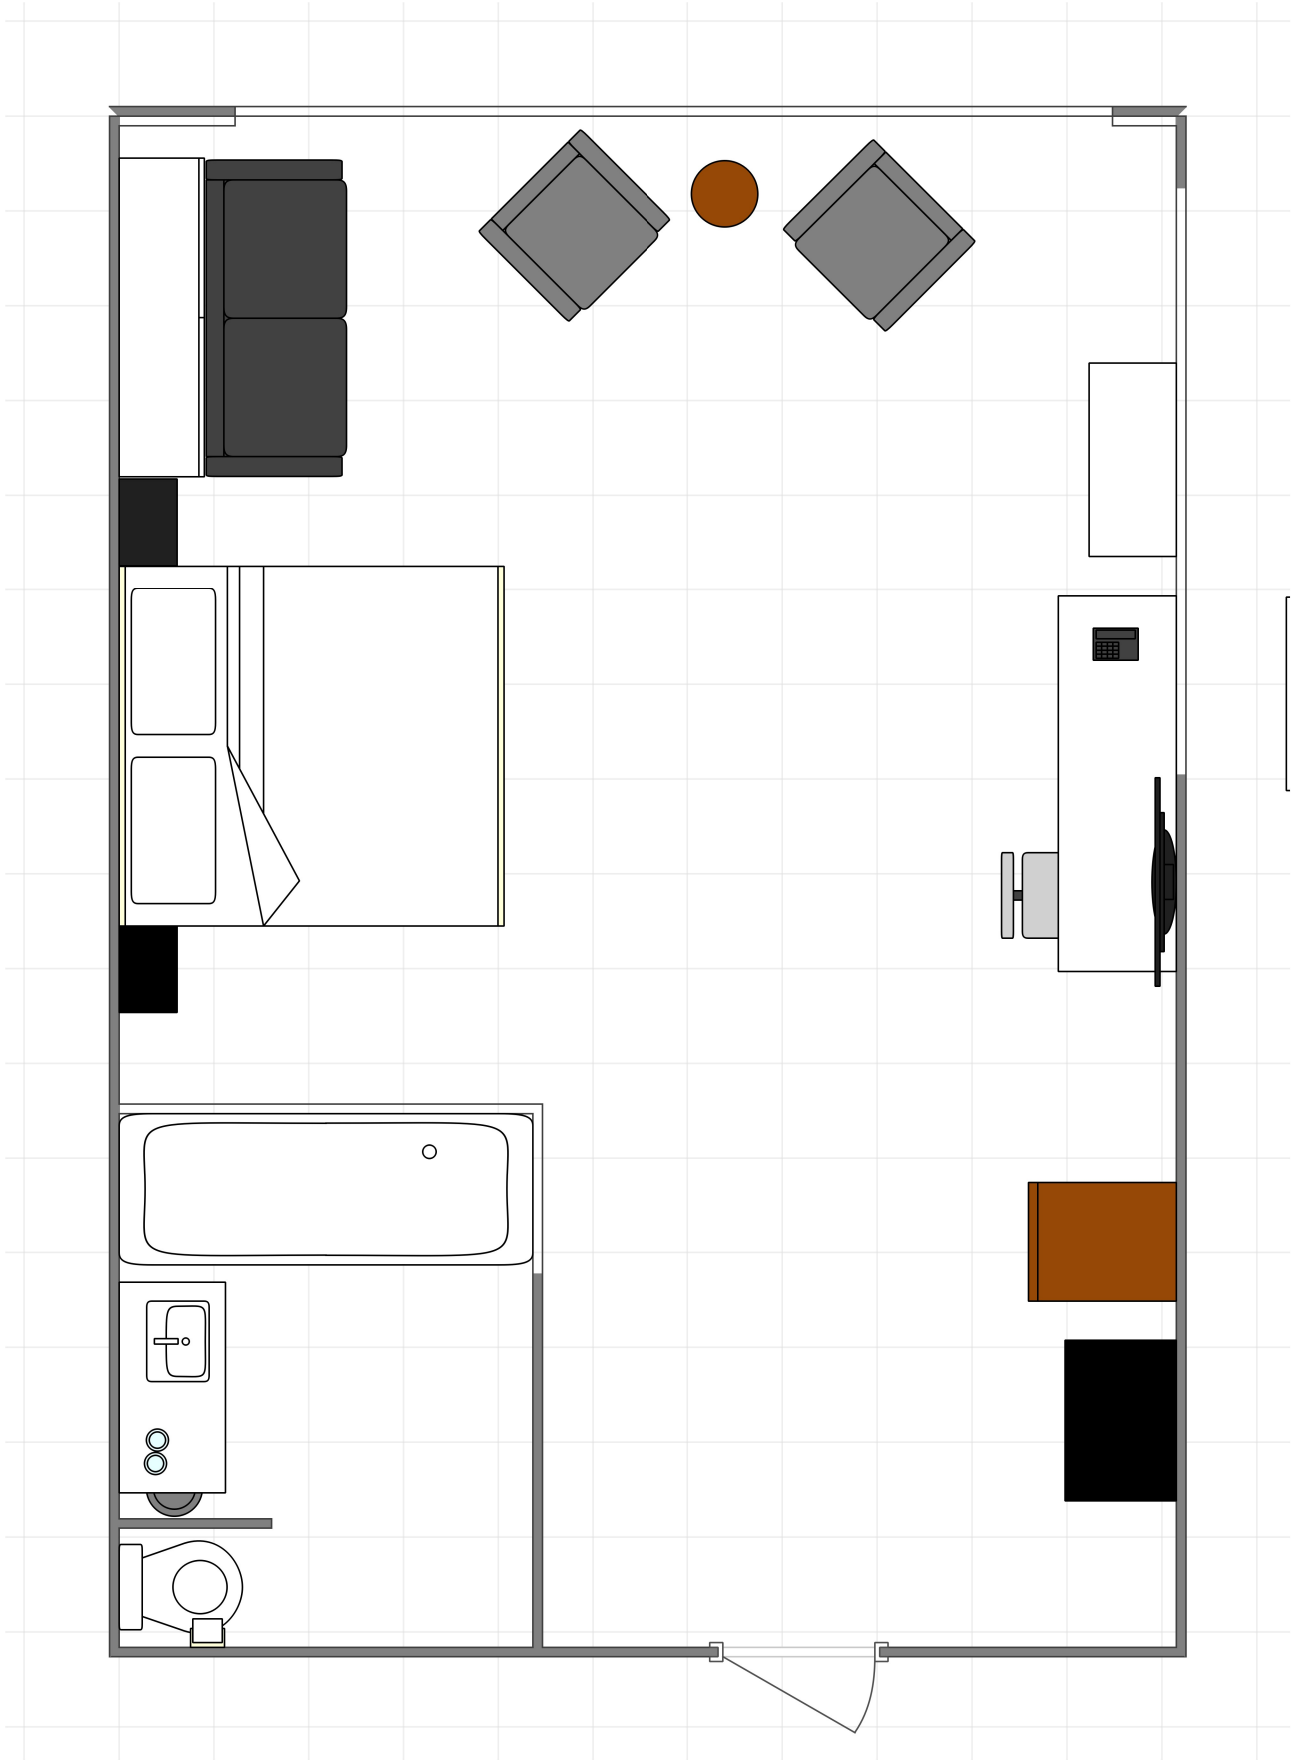

# Vertigo Room with 1 King bed and 1 Queen Murphy

1500 mm; 1 : 39,9