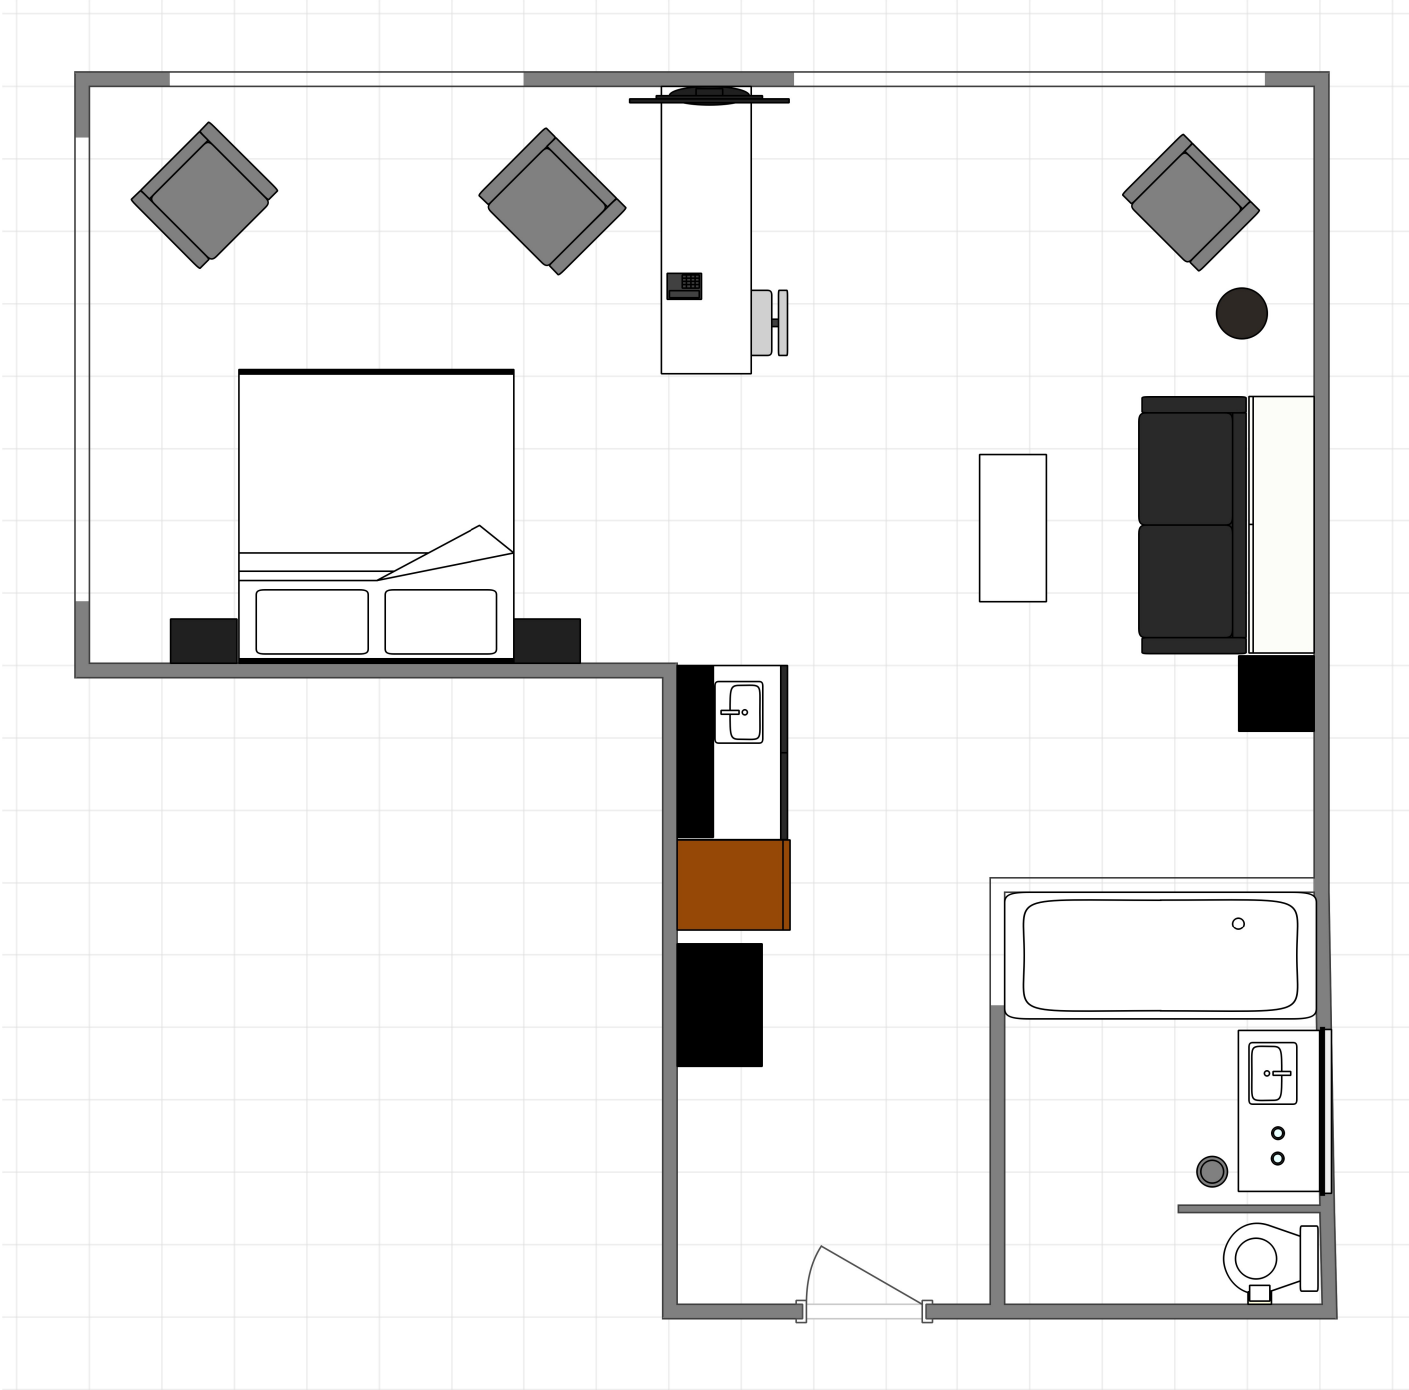

Prestige Suite with 1 King bed and 1 Queen Murphy Bed

1500 mm; 1 : 52,25