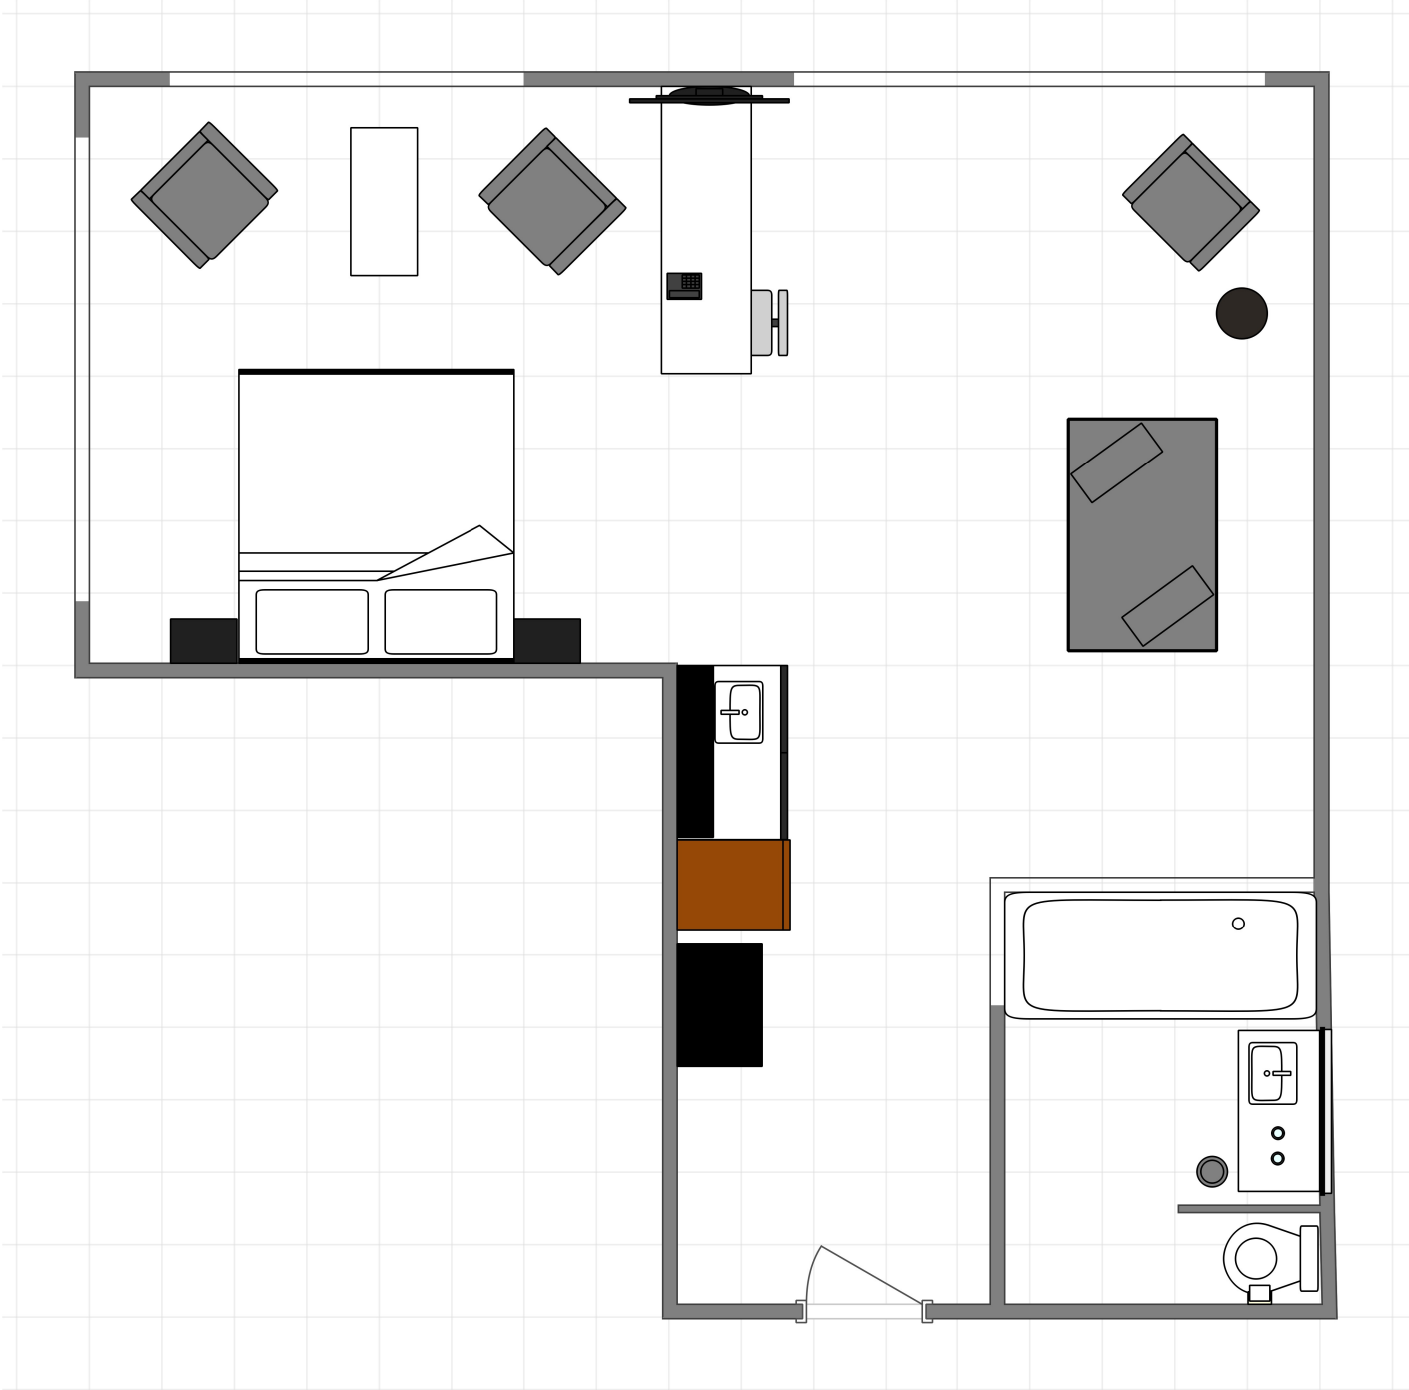

Prestige Suite with 1 King Bed and 1 GoGo

1500 mm; 1 : 52,25