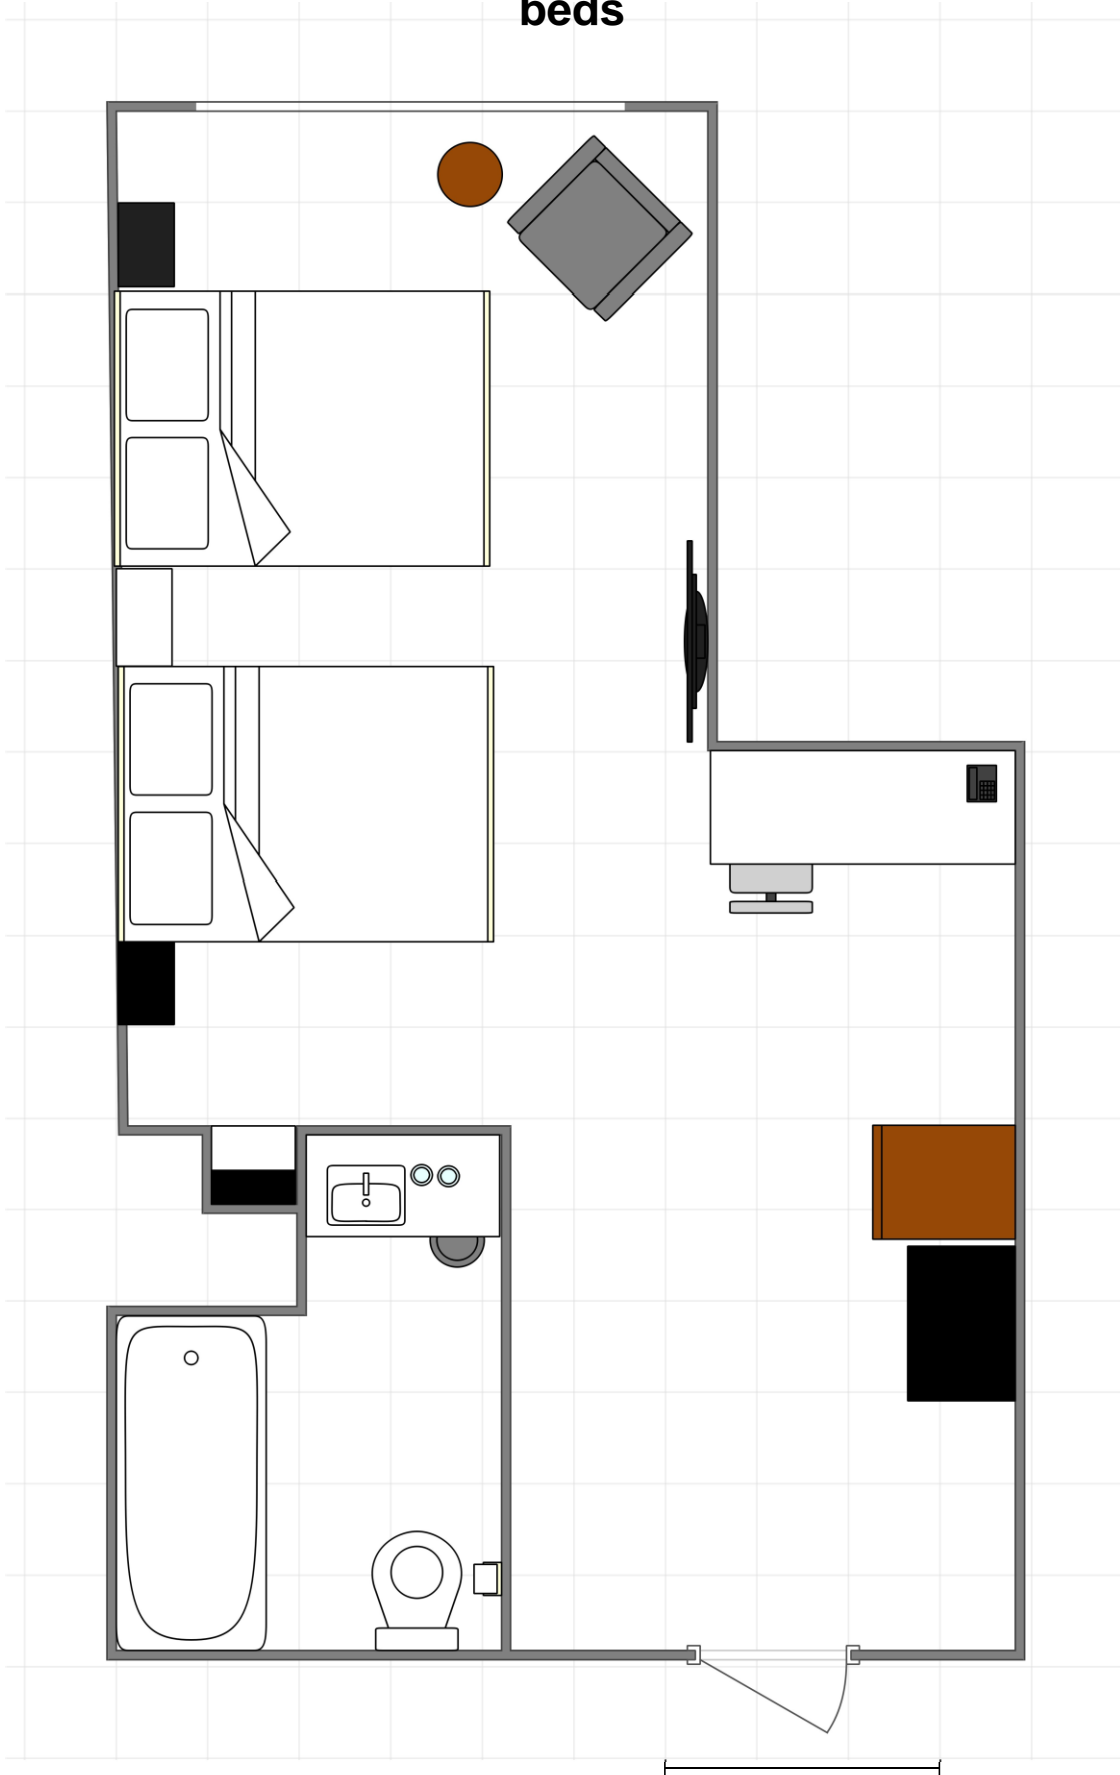

# ADA Grand Comfort Room with 2 Queen beds

1500 mm; 1 : 41,32