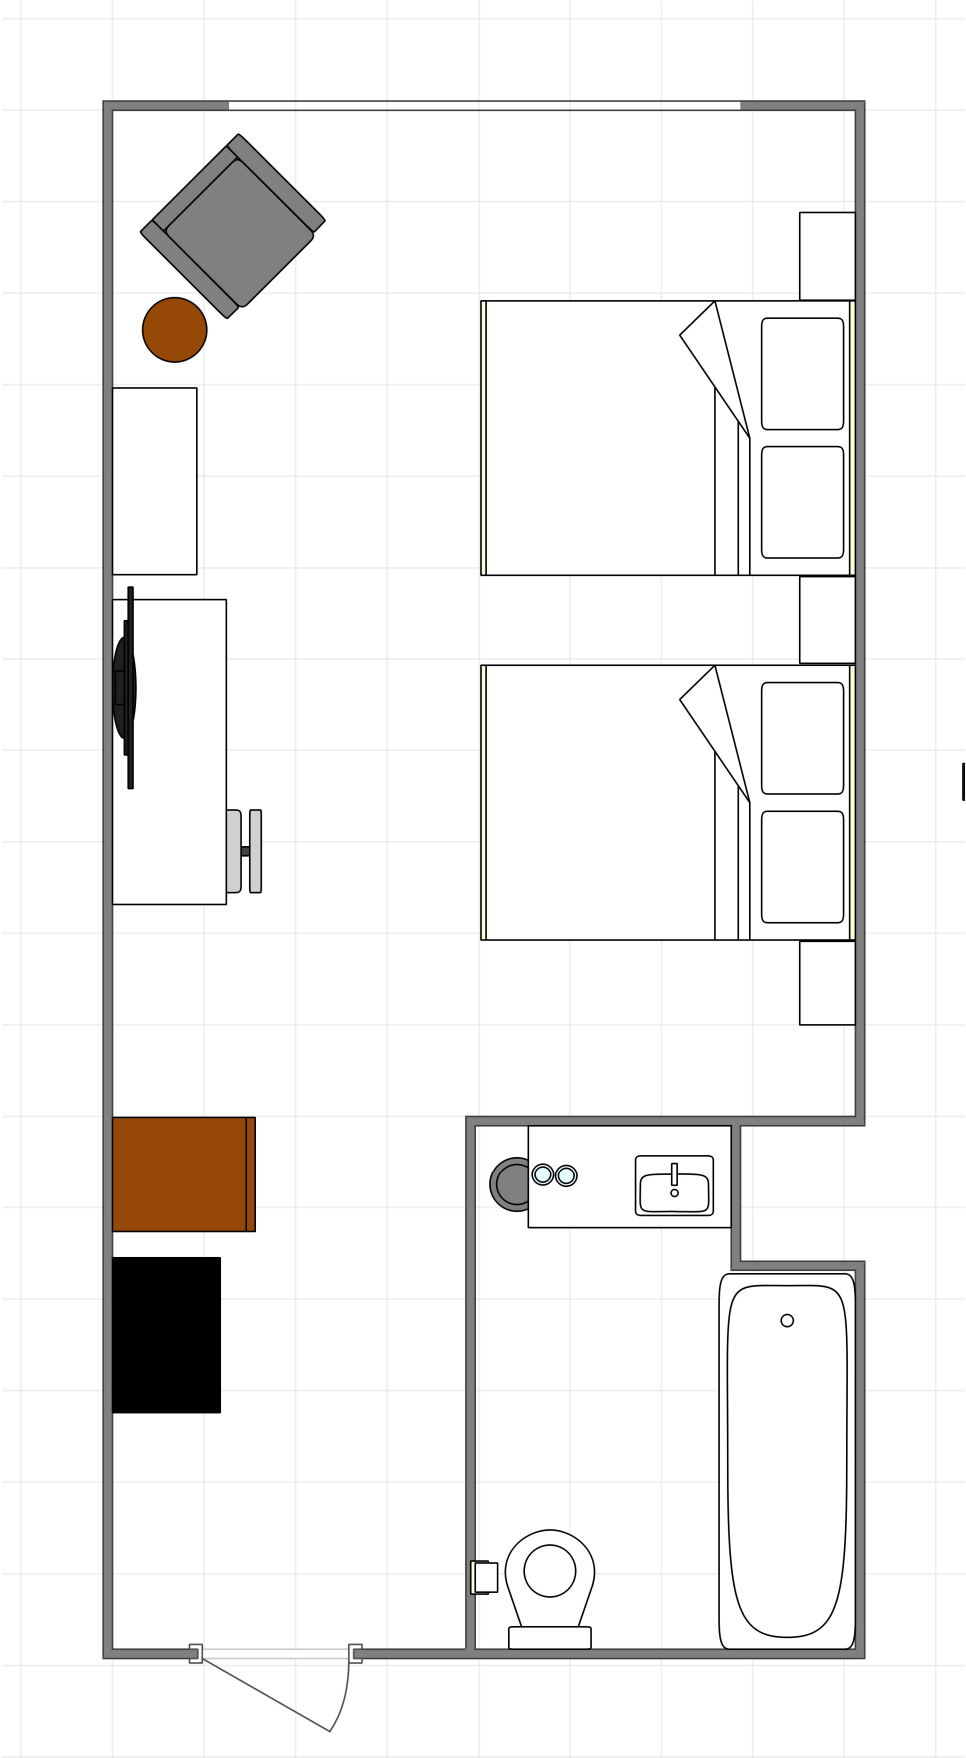

ADA Grand Comfort Room with 2 Queen Beds

1500 mm; 1 : 41,32