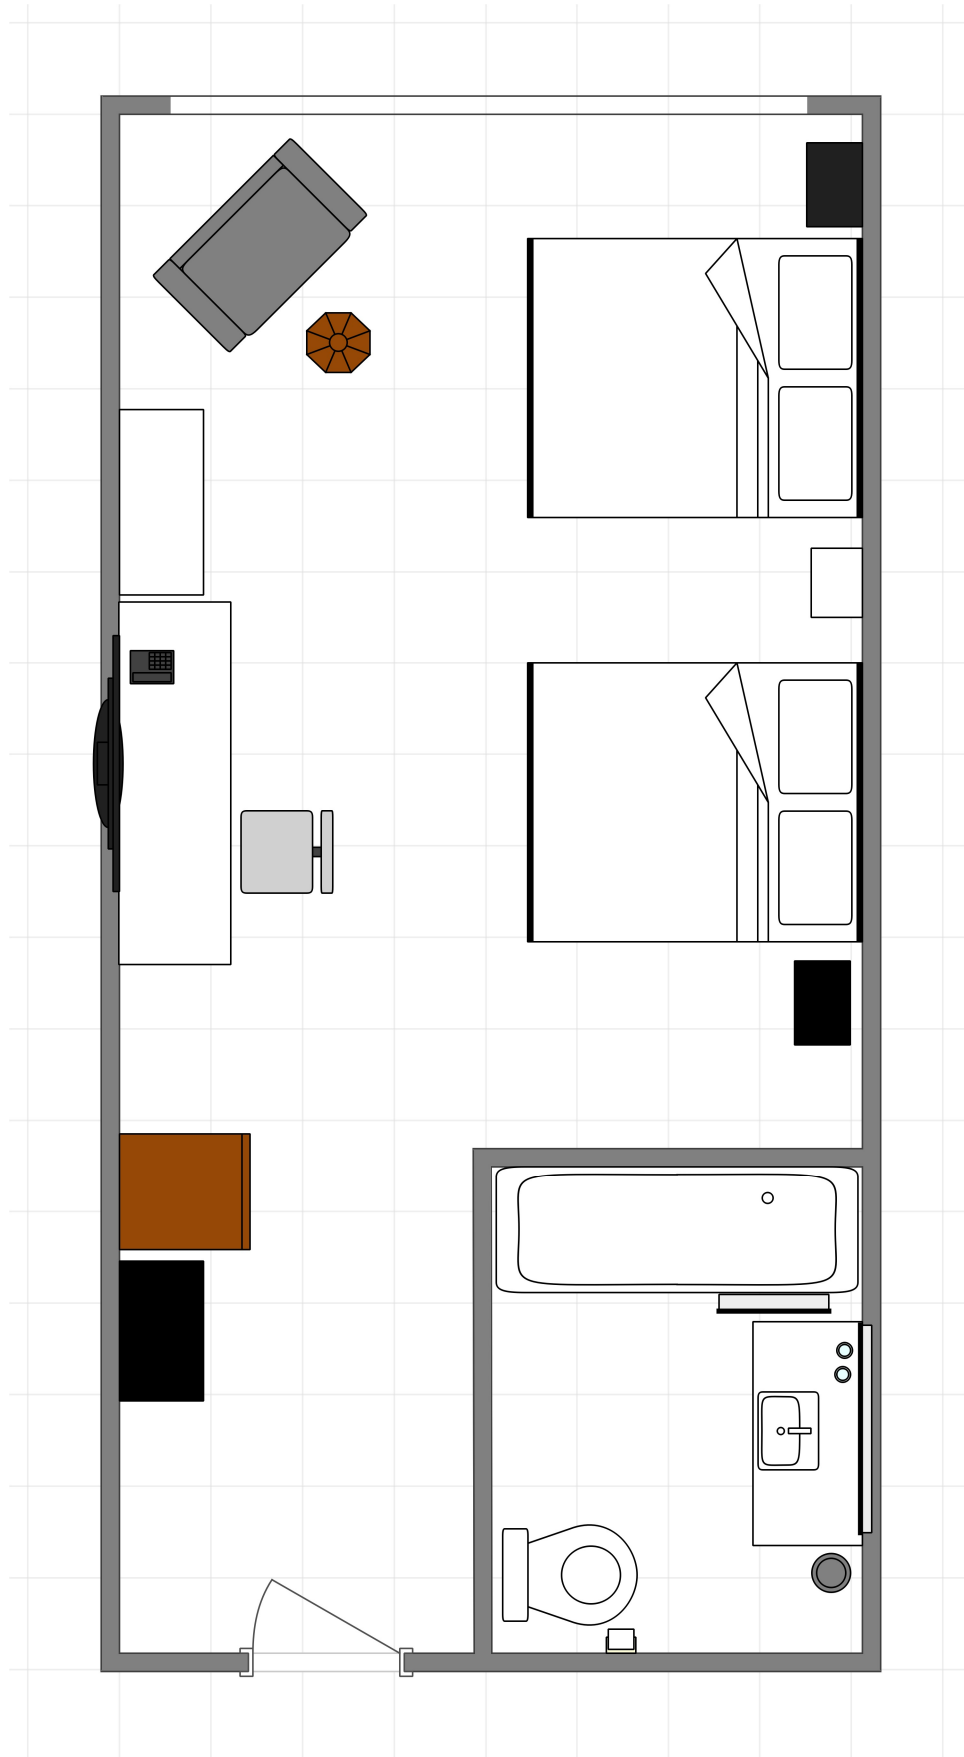

# Grand Comfort Room with 2 Queen beds

1500 mm; 1 : 41,32