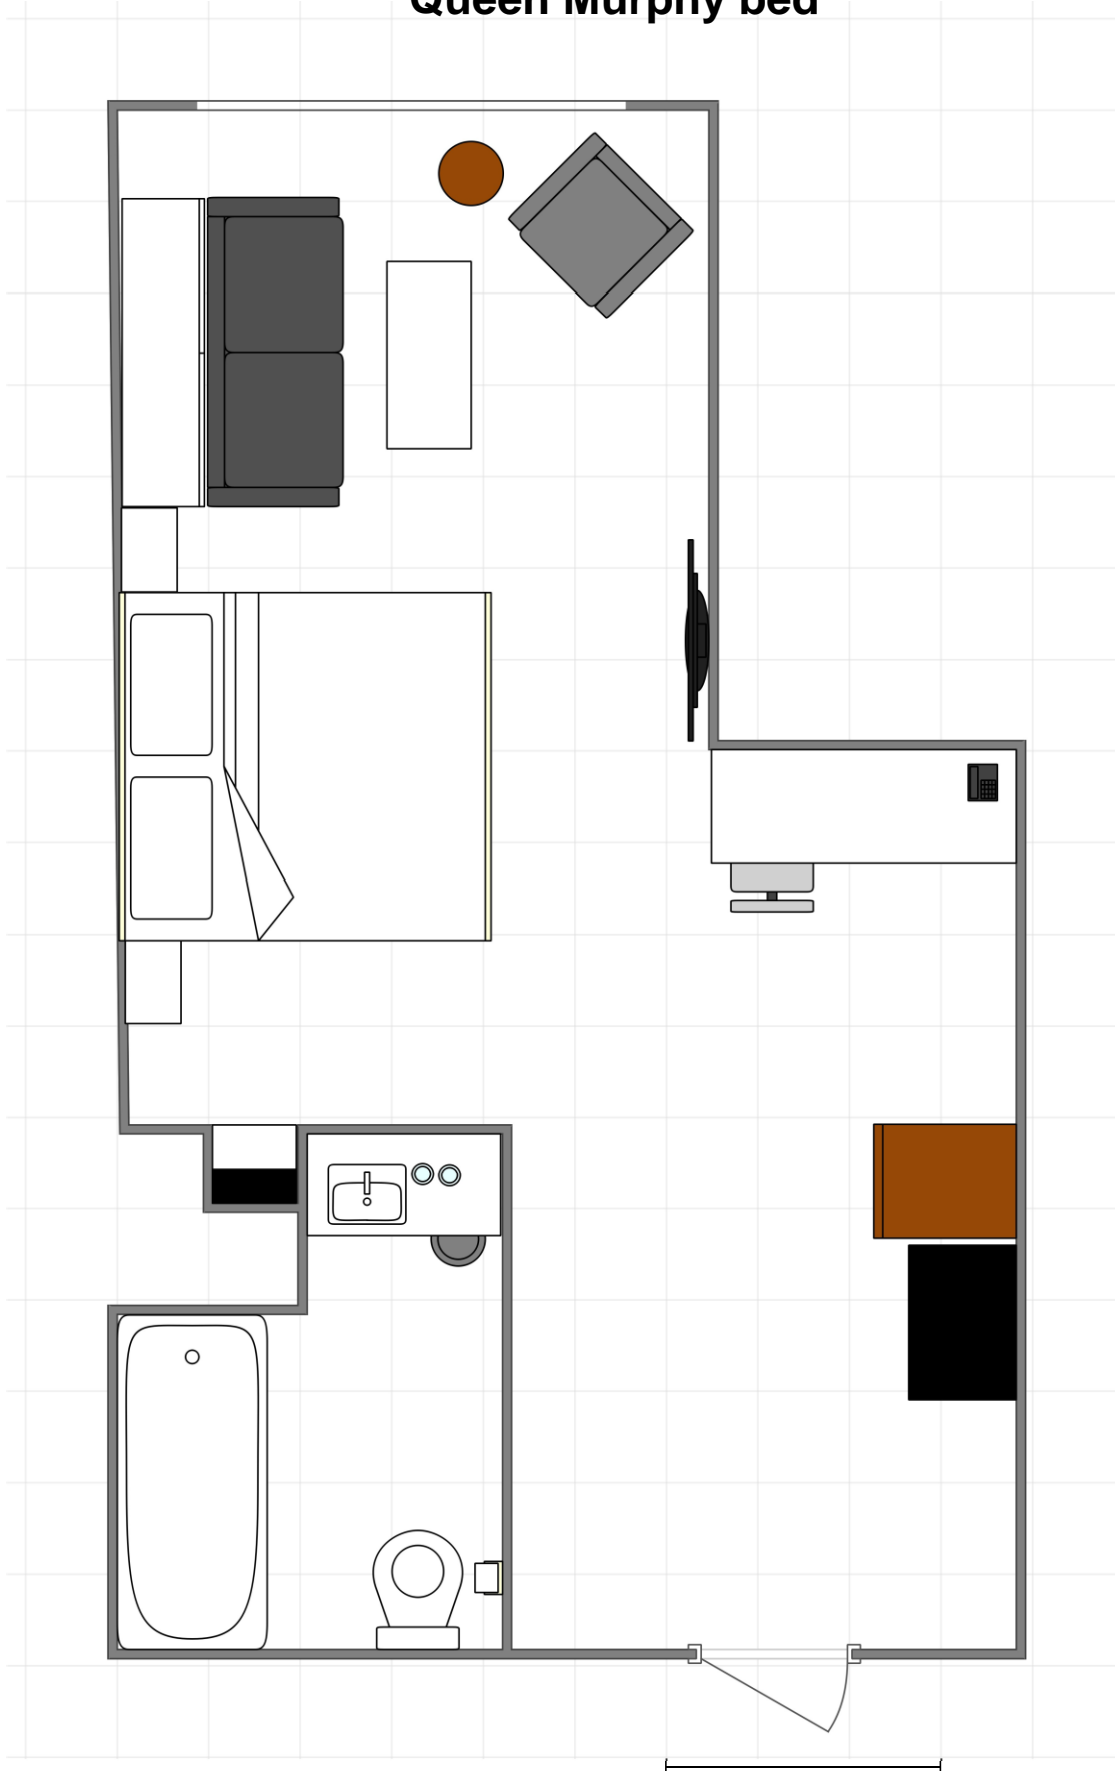

ADA Grand Comfort Room with 1 King bed and Queen Murphy bed

1500 mm; 1 : 41,32