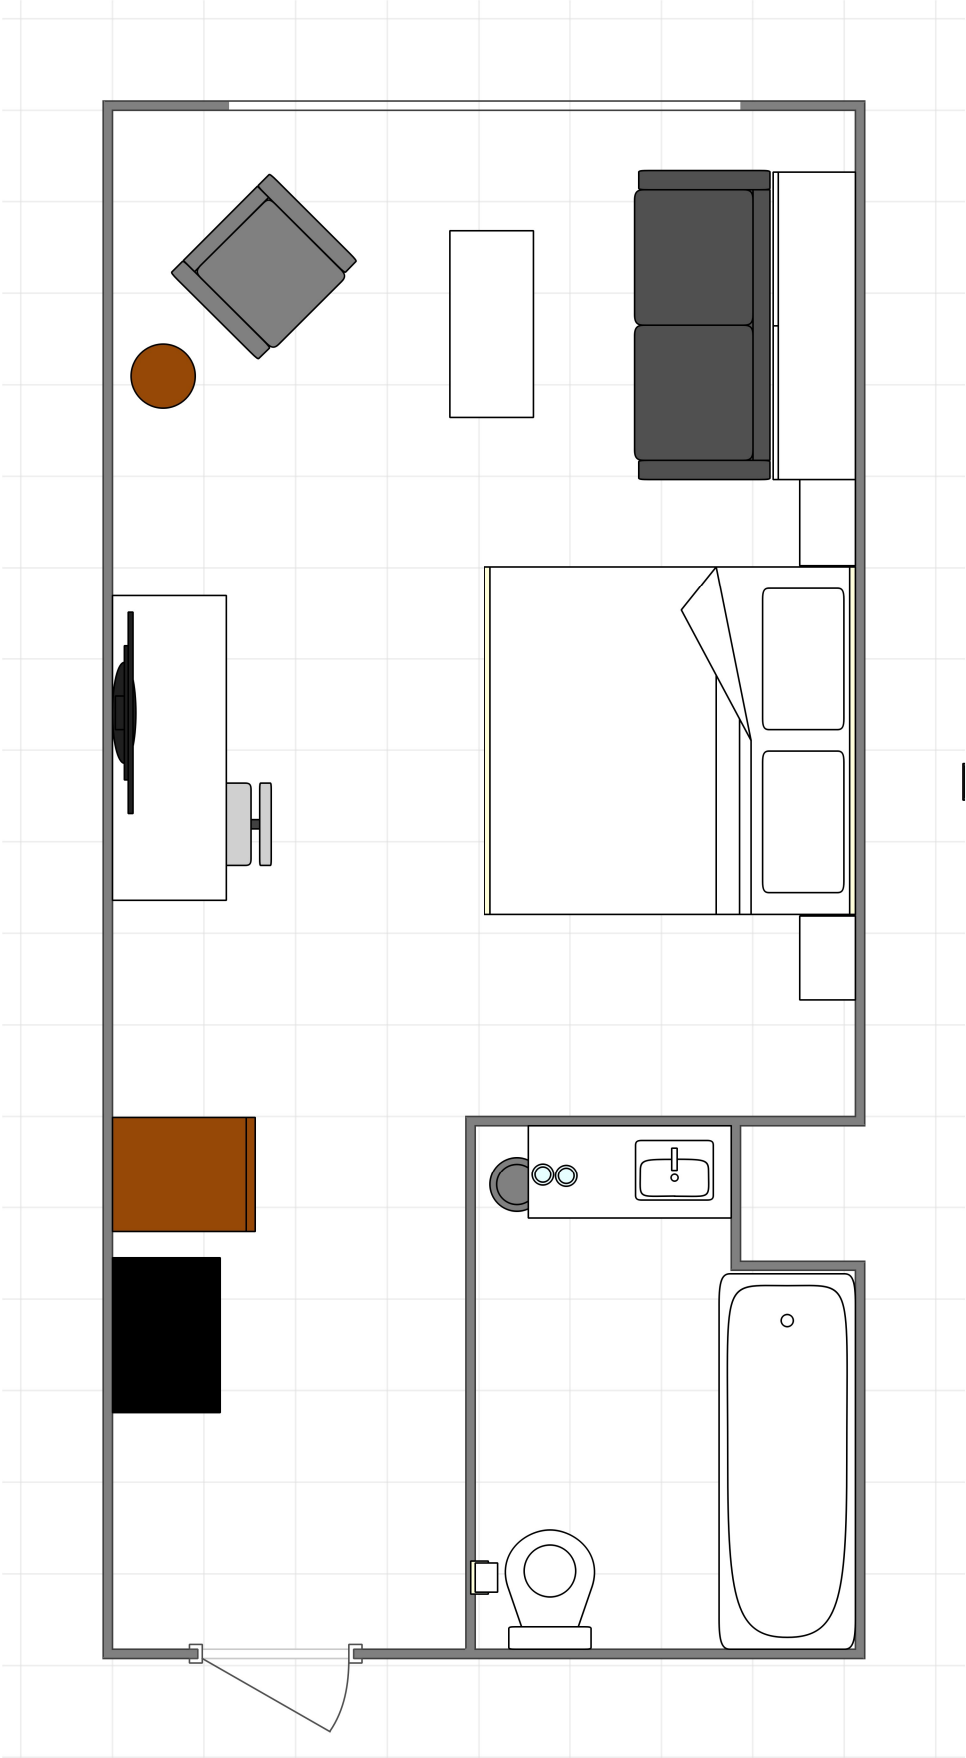

ADA Grand Comfort Room with 1 King and 1 Murphy beds

1500 mm; 1 : 41,32