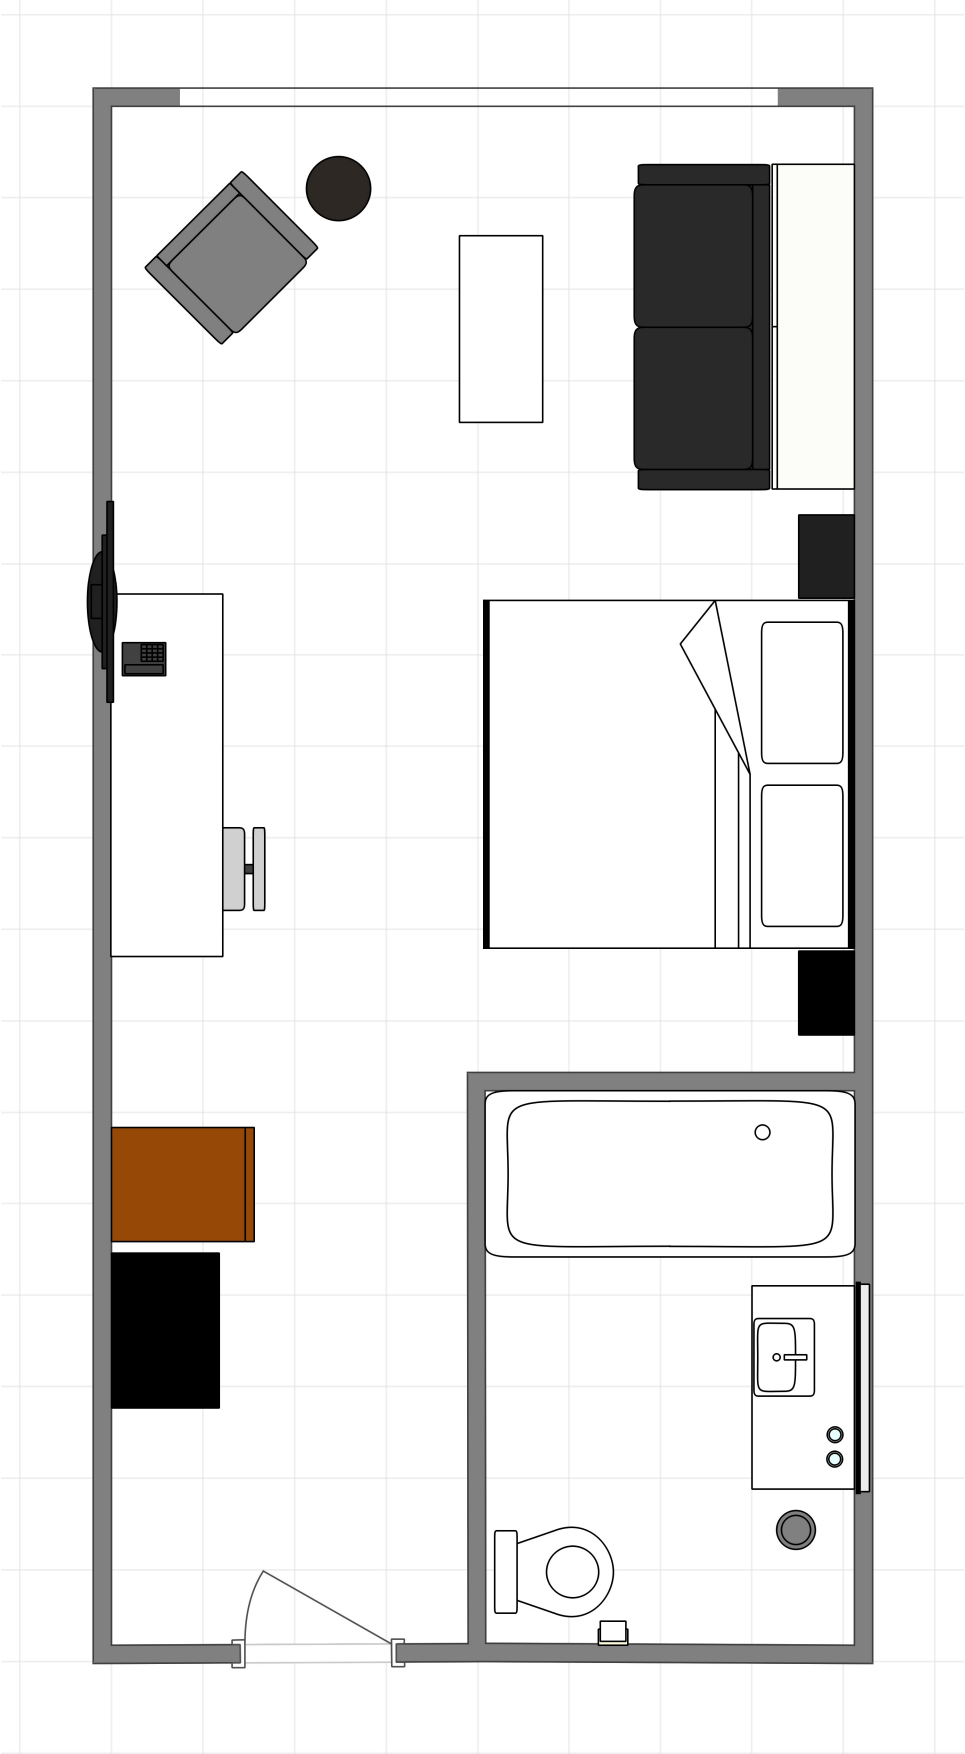

# Grand Comfort Room with 1 King bed and 1 Murphy bed

1500 mm; 1 : 41,32