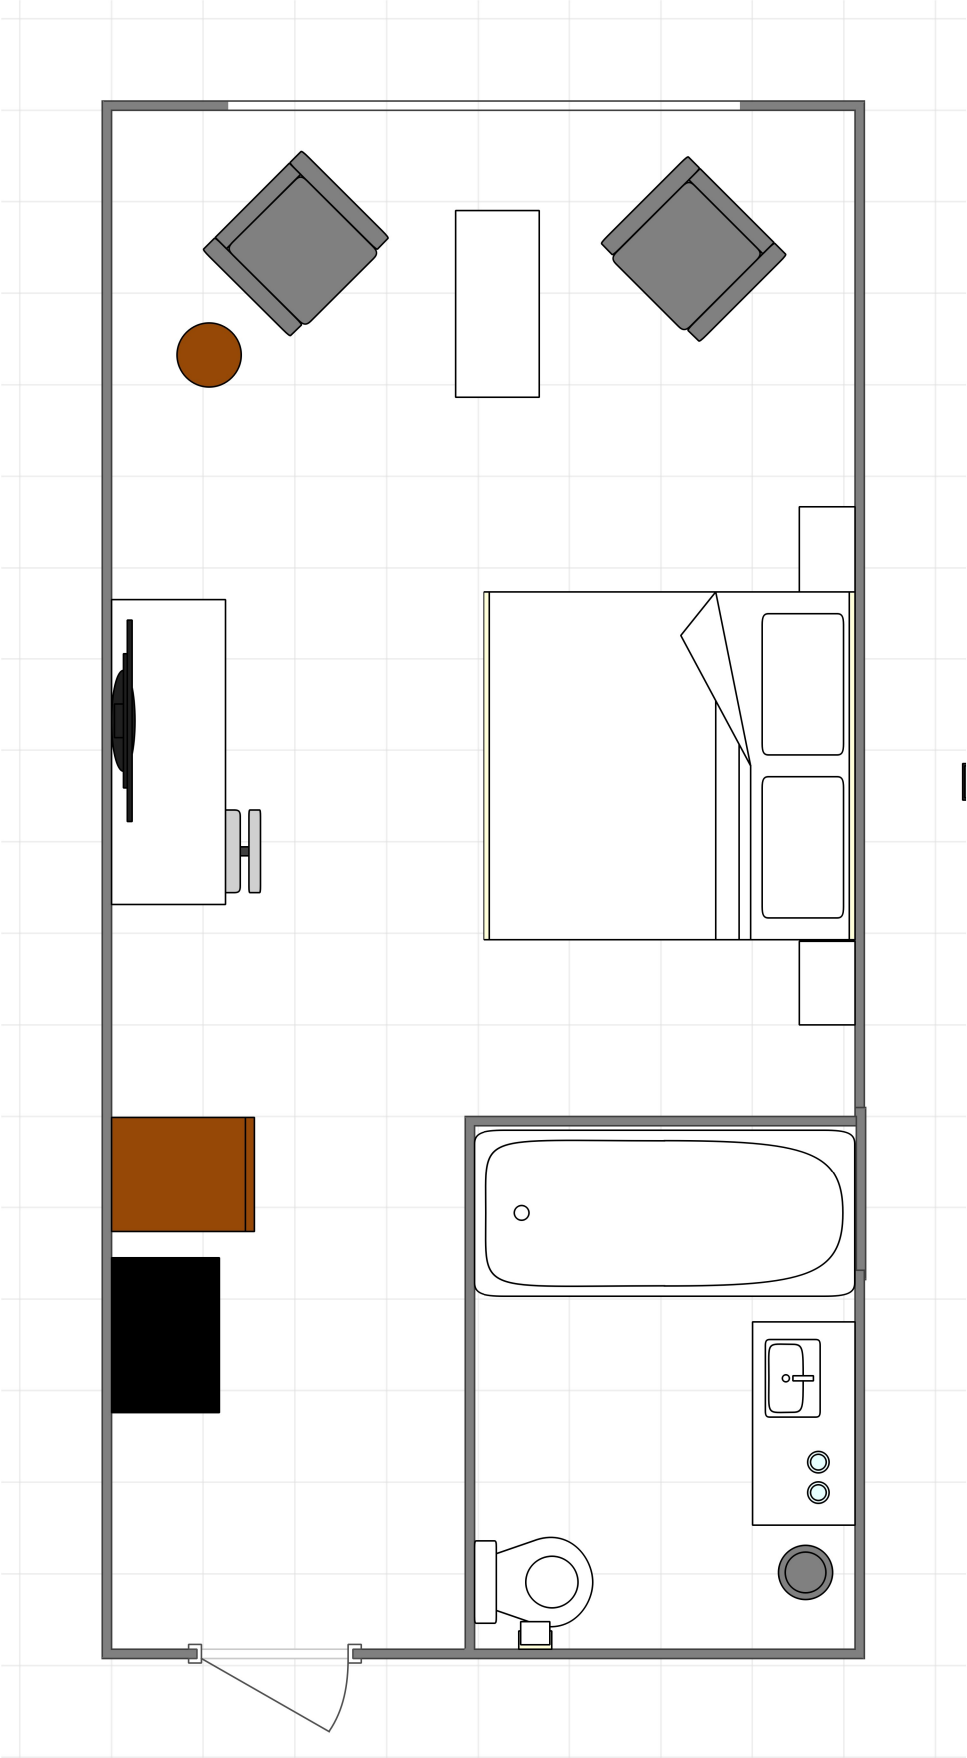

Grand Comfort Room with 1 King bed and sitting area

1500 mm; 1 : 41,32