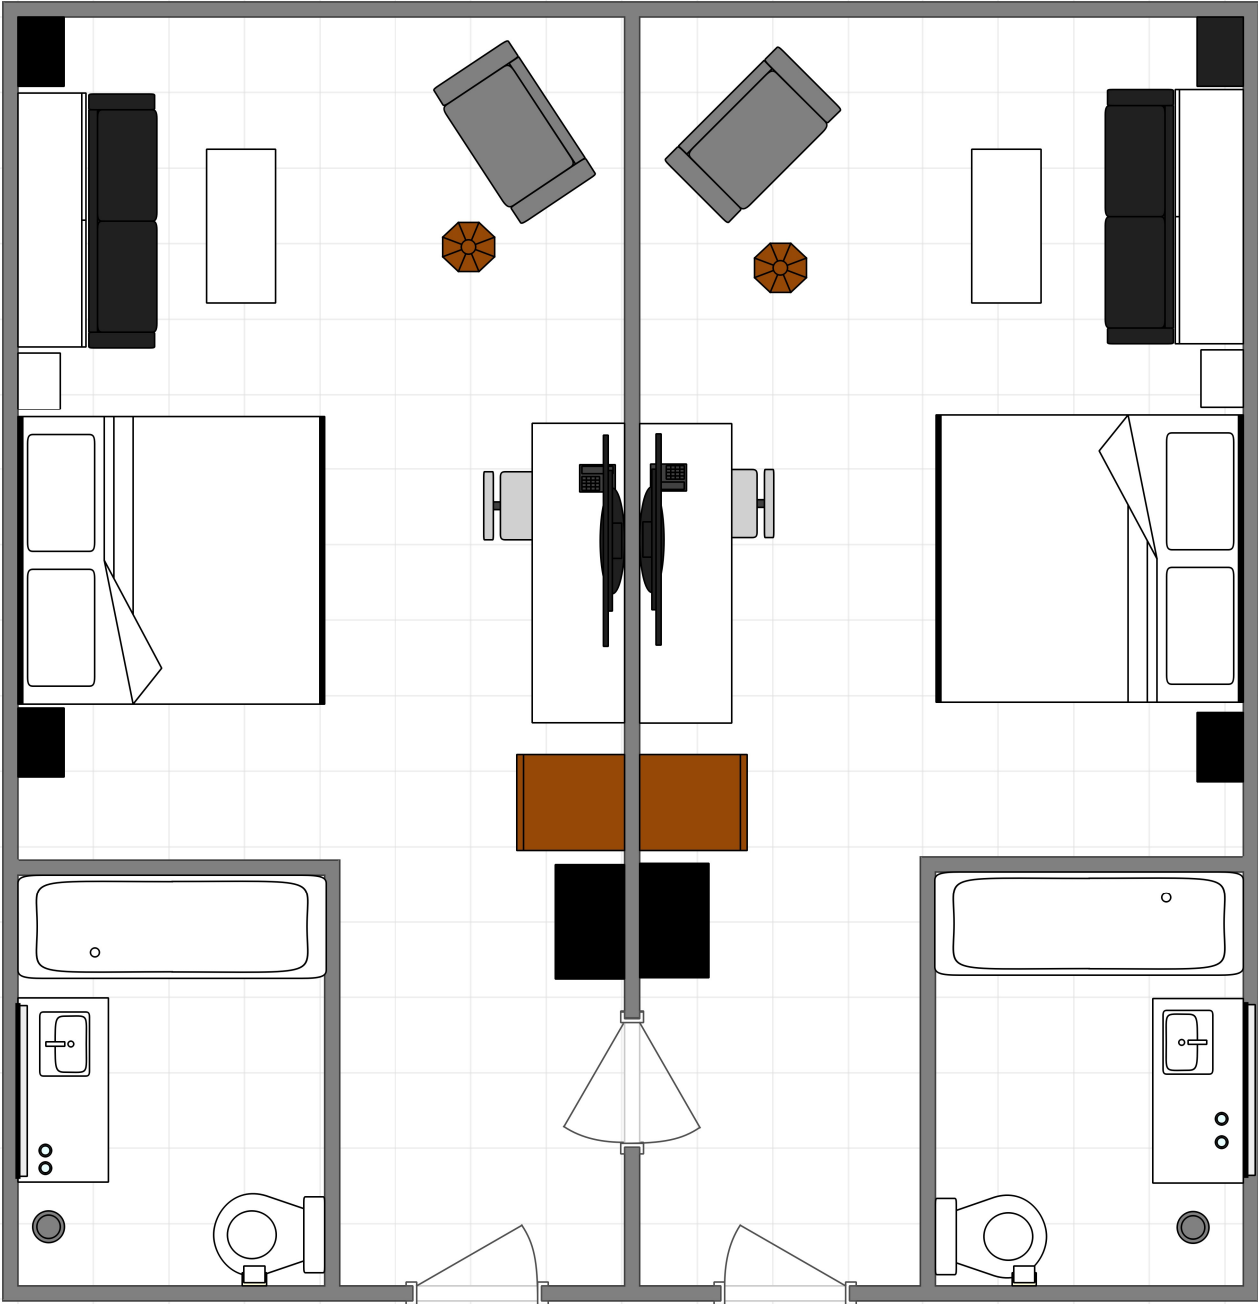

# Grand Confort 1 King 1 Escamotable Queen Communicantes

1500 mm; 1 : 50,13