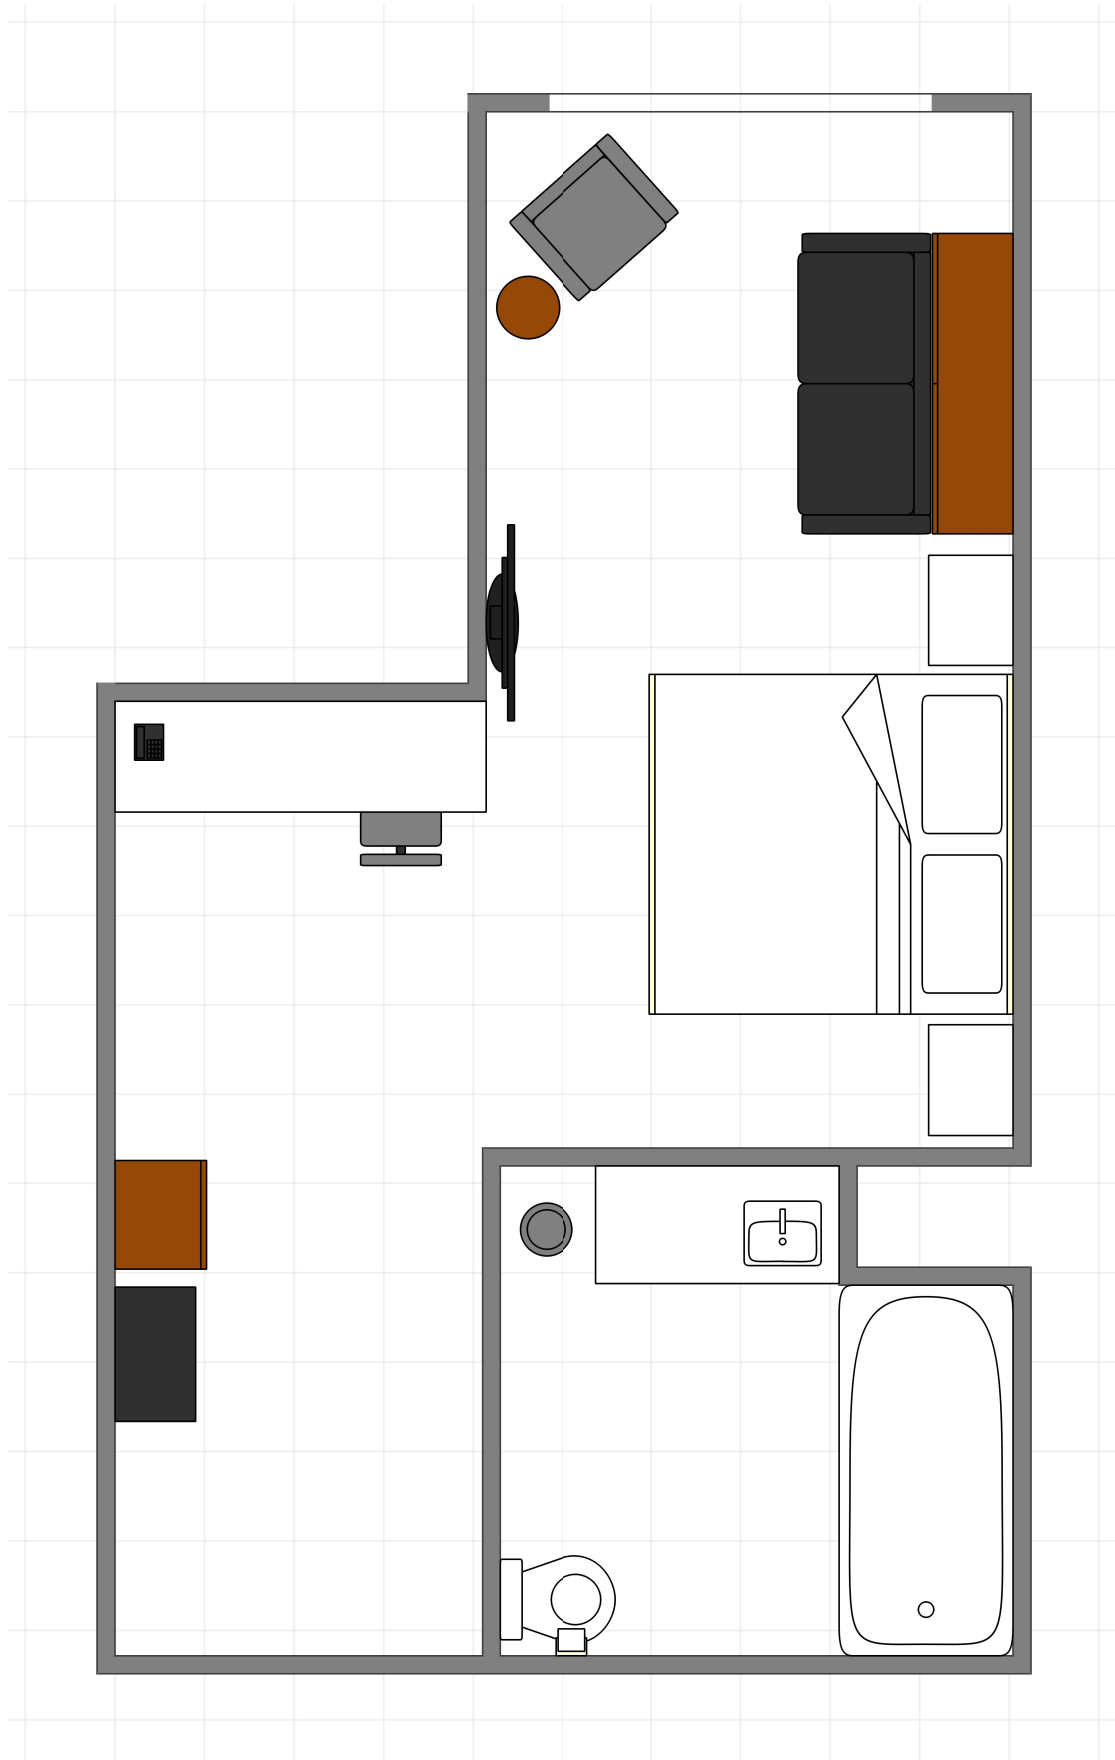

ADA Grand Comfort Room with 1 King and 1 Murphy bed

150 cm; 1 : 42,31