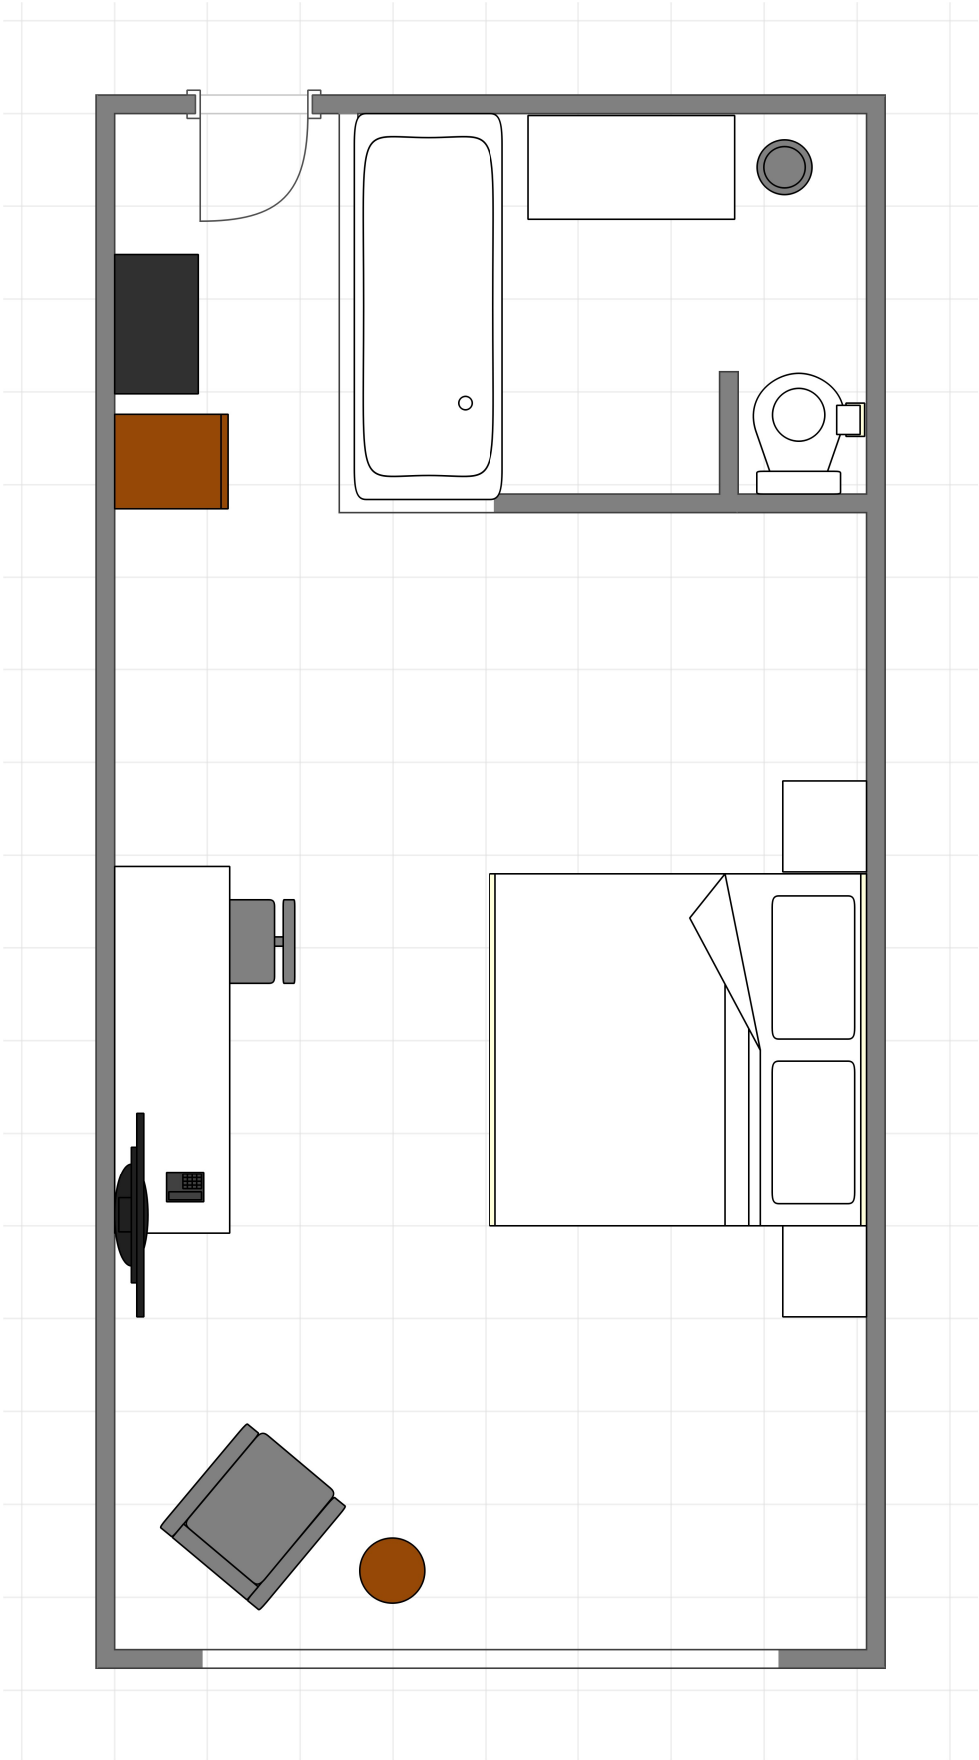

# Grand Comfort with a King bed and Glass Shower

150 cm; 1 : 40,76